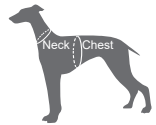

Size	Chest(cm/in)	Neck (cm/in)
XXXS	30-35cm / 11.8-13.8in	24-28cm / 9.4-11in
XXS	35-45cm / 13.8-17.7in	30-38cm / 11.8-15in
XS	45-55cm / 17.7-21.7in	38-47cm / 15-18.5in