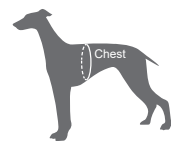

Size	Chest(cm/in)	Advised Weight Range
3XS	36-44cm / 14-17.5in	3-5kg
2XS	42-50cm / 16.5-19.5in	4-7kg
XS	48-56cm / 19-22in	7-12kg
S	54-64cm / 21-25in	10-15kg
M	62-72cm / 24.5-28.5in	14-25kg
L	70-82cm / 27.5-32in	23-30kg
XL	80-92cm / 31.5-36in	28-40kg

Feature:

- 3M reflectors improve visibility in the dark.
- The neoprene lining is soft and comfortable, without causing any damage to the fur.
- The Duraflex buckle with large loading capacity greatly improves tensile strength.
- Using a traffic handle enables more effective control over the dog's movements.

TRUELOVE®