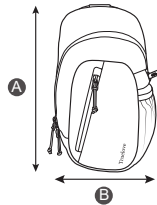

TRUELOVE®

OUTDOOR UTILITY BAG

ITEM NO TLB2181

Size	A Height	B Length	C width
S	8cm / 3in	13cm / 5in	6cm / 2.4in
M	12cm / 4.7in	23cm / 9in	9cm / 3.5in

Feature:

- Magnetic outer pocket for quick access to tissues, waste bags, etc.
- Inner pocket 1 holds small items like phones, power banks, and keys; pocket 2 secures cards and IDs.
- Adjustable shoulder strap with 4-hole buckle for accessories or a leash.
- The strap can also be used as a temporary dog leash.
- Elastic band between pockets secures bottles or foldable umbrellas.

TRUELOVE®

OUTDOOR SLING BAG

ITEM NO TLB5251

A Height	B Length
30cm / 11.8in	17cm / 6.7in

Feature:

- Front pocket stores daily essentials like phones and tissues for quick access.
- Main compartment holds items such as umbrellas and clothes; built-in mesh pocket for cards and keys.
- Side mesh pocket carries water bottle with secure buckle.
- Wear crossbody or over one shoulder with adjustable straps for a custom fit.