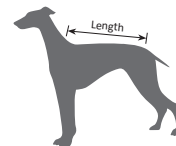

TRUELOVE®

ALL SEASON COAT

ITEM NO TLG2471

Orange

Black

Length(cm/in)

24cm/9.4in

27cm/10.6in