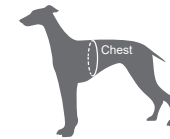

TRUELOVE®

REFLECTIVE DOG HARNESS

ITEM NO TLH6071

Size	Chest(cm/in)
XS	38-46cm / 15-18in
S	46-56cm / 18-22in
M	56-68cm / 22-27in
L	68-82cm / 27-32in
XL	82-106cm / 32-42in

Feature:

- High-quality nylon exterior with breathable mesh lining for comfort and durability.
- Features reflective material on straps and body for enhanced nighttime visibility.
- Uses Duraflex quick-release buckles for easy on and off.
- Aluminum alloy rings on front and back for strength and lightness.
- Option to add LED light, with top handle for control.

TRUELOVE®

OUTDOOR DOG BACKPACK

ITEM NO TLB2051

Size	Chest(cm/in)	Capacity(L)
S	48-72cm/18.9-28.3in	10L
M	58-88cm/22.8-34.6in	14L
L	74-104cm/29.1-40.9in	19L

Feature:

- Perfect for extended backcountry trips with waterproof zips, reflective trim and a D-ring leash attachment.
- Removable backpack has plenty of room for snacks, toys and essentials.
- A rear handle makes it easy to lift your dog over obstacles.
- It is recommended that your dog carries no more than 25% of its body weight in the pack.