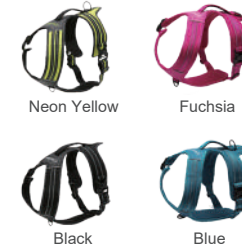

NO PULL DOG HARNESS

ITEM NO TLH5551

Size	Chest(cm/in)
XS	43-49cm/17-19.5in
S	48-60cm/19-23.6in
M	60-72cm/23.6-28.5in
L	70-95cm/27.5-37.5in
XL	90-125cm/35.5-49in

Feature:

- High-quality nylon exterior with breathable mesh lining for comfort and durability.
- Features 3M reflective material on straps for enhanced nighttime visibility.
- Uses Duraflex quick-release buckles for easy on and off.
- Stainless steel rings on front and back for strength.
- The neck buckle eliminates overhead hassle, while the large top handle offers more control.

TRUELOVE®