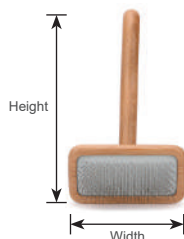

TRUELOVE®

PET GROOMING

ITEM NO TLK22131

Length(cm/in)	Width(cm/in)
21.2cm / 8.3in	5.5cm / 2.2in

Feature:

- 31 Stainless steel pins:Untangles and smooths up matted fur and brush off the molting hair and dirt,Rounded ends makes it comfortable,improve blood circulation.
- Natural Bamboo material,the longer we use it, the more shiny it becomes,and it can prevent bacteria from reproducing,Skin friendly,Eco-friendly.

TRUELOVE®

PET GROOMING

ITEM NO TLK20131

Size	Height(cm/in)	Width(cm/in)
S	16cm / 6.3in	6.8cm / 2.7in
M	16cm / 6.3in	9.0cm / 3.5in
L	17cm / 6.7in	12.0cm / 4.7in

Feature:

- Stainless steel teeth:Designed stainless steel teeth at 135° angle,easily and safely deep into the undercoat,to brush off the molting hair.
- High quality Rubber pad,Great resilience,not easy to get fractured after long time use.
- Natural Bamboo material,it can prevent bacteria from reproducing,Skin friendly, Eco-friendly.
- Ergonomic handle makes you feel comfortable in use.