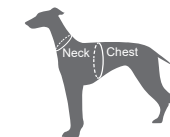

TRUELOVE®

BASIC MESH HARNESS

ITEM NO TLH1911

Size	Neck(cm/in)	Chest(cm/in)
XS	18-23cm/7-9in	28-33cm/11-13in
S	23-28cm/9-11in	33-41cm/13-16in
M	28-33cm/11-13in	41-48cm/16-19in
L	33-38cm/13-15in	48-58cm/19-23in
XL	38-43cm/15-17in	51-74cm/20-29in