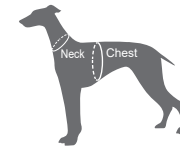

Nylon webbing inside across the neck and chest for easy control the dog

The principle of display

How it works?

TRUELOVE®

PET LIFE JACKET

ITEM NO TLY1951

Blazing Yellow

Orange

Neon Yellow

Size Chest(cm/in) Neck(cm/in)

XXS	33-43cm/13-17in	27-32.5cm/10.5-12.5in
XS	43-56cm/17-22in	31-41cm/12-16in
S	56-69cm/22-27in	38-50cm/15-19.5in
M	69-81cm/27-32in	45-59cm/17.5-23in
L	81-91cm/32-36in	53-68cm/21-26.5in
XL	91-107cm/36-42in	58-75cm/23-29.5in