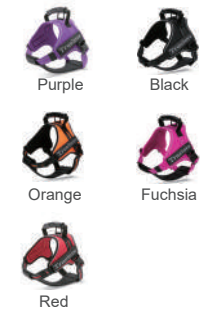

SERVICE DOG HARNESS

ITEM NO TLH5753

Size	Chest(cm/in)
XS	40-53cm/16-21in
S	49-67cm/19.5-26.5in
M	58-76cm/23-30in
L	63-85cm/25-33.5in
XL	71-96cm/28-38in
2XL	82-115cm/32.5-45.5in

Feature:

- Enhanced visibility at night with 3M reflective material on straps and edges.
- Easy to put on and take off with quick-release buckle.
- Large PVC handle for a comfortable, secure grip to control dog's movements for safety.
- Detachable chest pad for added comfort in the harness.