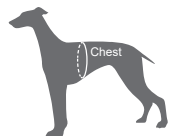

Feature:

- Made of 100% recycled materials, eco-friendly, breathable and comfortable.
- D ring on back for attaching leash.
- Bar tack sewing on the harness makes it strong and durable in use, ensure your pet's safety at outdoor activity.

P/25