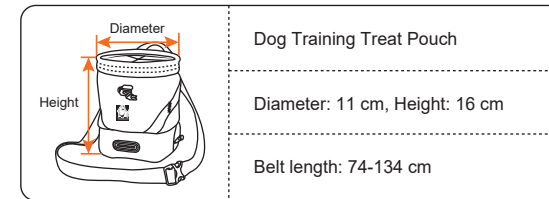

DOG TRAINING TREAT POUCH

ITEM NO TLT2052