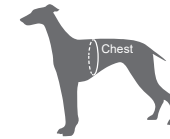

Feature:

- 3M reflectors improve visibility in the dark.
- The neoprene lining is soft and comfortable, without causing any damage to the fur.
- The Duraflex buckle with large loading capacity greatly improves tensile strength.
- Using a traffic handle enables more effective control over the dog's movements.

TRUELOVE®

NO PULL DOG HARNESS

ITEM NO TLH5551

Size	Chest(cm/in)
XS	43-49cm/17-19.5in
S	48-60cm/19-23.6in
M	60-72cm/23.6-28.5in
L	70-95cm/27.5-37.5in
XL	90-125cm/35.5-49in

Feature:

- High-quality nylon exterior with breathable mesh lining for comfort and durability.
- Features 3M reflective material on straps for enhanced nighttime visibility.
- Uses Duraflex quick-release buckles for easy on and off.
- Stainless steel rings on front and back for strength.
- The neck buckle eliminates overhead hassle, while the large top handle offers more control.