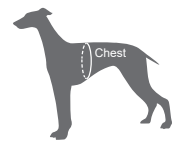

TRUELOVE® DOG HARNESS AND LEASH SET

ITEM NO TLH2912

Size	Chest(cm/in)
S	28-38cm / 11.0-15.0in
M	33-43cm / 13.0-16.9in
L	38-55cm / 15.0-21.7in

Feature:

- Three-piece combination, fashionable and convenient for outdoor activity.
- Made of HARRIS TWEED 100% wool fabric + breathable mesh lining, the harness is softer and warmer.
- There is PC buckle on neck for easy put on and off. You don't have to wear it over dog's head.
- POM buckle with good elasticity and toughness, without grab the hair.
- Metal D ring on back for attaching leash.
- Matching poop bag dispenser for outdoor use.

TRUELOVE® BIO-BASED DOG HARNESS AND LEASH SET

ITEM NO TLH6733

Size	Chest(cm/in)
S	28-38cm / 11.0-15.0in
M	33-43cm / 13.0-16.9in
L	38-55cm / 15.0-21.7in

Feature:

- Three-piece set combination for a stylish and convenient travel experience.
- The product is made from renewable bio-based materials with a breathable mesh lining. Bio-based materials are environmentally friendly, the renewable and biodegradable resources making a significant contribution to Earth conservation.
- There is PC buckle on neck for easy put on and off. You don't have to put it over dog's head.
- The matching backpack can be freely combined with harness. Inside the backpack, you can store items like poop bags, keys, tissues, and other personal belongings.