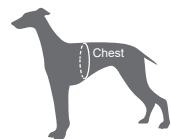

TRUELOVE® BIO-BASED DOG HARNESS AND LEASH SET

ITEM NO TLH6733

Size	Chest(cm/in)
S	28-38cm / 11.0-15.0in
M	33-43cm / 13.0-16.9in
L	38-55cm / 15.0-21.7in

Feature:

- Three-piece set combination for a stylish and convenient travel experience.
- The product is made from renewable bio-based materials with a breathable mesh lining. Bio-based materials are environmentally friendly, the renewable and biodegradable resources making a significant contribution to Earth conservation.
- There is PC buckle on neck for easy put on and off. You don't have to put it over dog's head.
- The matching backpack can be freely combined with harness. Inside the backpack, you can store items like poop bags, keys, tissues, and other personal belongings.

TRUELOVE®

STEP IN HARNESS

ITEM NO TLH5951

Size	Chest(cm/in)
S	30-42cm / 11.8-16.5in
M	40-62cm / 15.7-24.4in
L	52-92cm / 20.5-36.2in

Feature:

- Reflective nylon piping ensures safety during nighttime walks.
- Oxford fabric with soft sponge padding provides a comfortable and breathable fit.
- Aluminum alloy D-rings offer sturdy attachment points for a leash.

TRUELOVE®

STEP IN HARNESS

ITEM NO TLH5991

Size	Chest(cm/in)
S	30-42cm / 11.8-16.5in
M	40-62cm / 15.7-24.4in
L	52-92cm / 20.5-36.2in

Feature:

- Enhanced night visibility with 3M reflective materials on straps, edge strips, and the chest area.
- Easy wearing and removal with quick-release buckle.
- Reliable leash attachment with aluminium alloy D-rings.