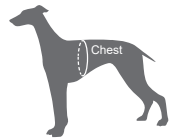

Size	Chest(cm/in)	Advised Weight Range
XS	33-43cm/13-17in	2-5kg
S	43-56cm/17-22in	4-7kg
M	56-69cm/22-27in	7-18kg
L	69-81cm/27-32in	18-30kg
XL	81-107cm/32-42in	30-50kgs