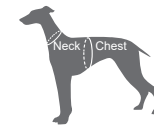

TRUELOVE®

SOFT VEST HARNESS

ITEM NO TLH3016

Size	Chest(cm/in)	Neck(cm/in)	Advised Weight Range
xxxs	24-28cm/9-11in	20-24cm/8-9in	0.5-1.5kg
XXS	28-32cm/11-13in	24-28cm/9-11in	1.5-2.5kg
XS	32-36cm/13-14in	28-30cm/11-12in	2.5-4kg
S	36-44cm/ 14-17in	30-32cm/12-13in	4-5.5kg
M	44-48cm/17-19in	32-34cm/13-14in	5.5-7kg
L	48-54cm/19-21in	34-42cm/14-17in	7-9kg