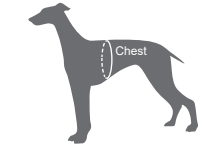

TRUELOVE® ANTI-BACTERIAL WARM COAT

ITEM NO TLG2522

Sachet pink

Charcoal Gray

Black Gray

Size	Chest(cm/in)
3XS	25-35cm/9.8-13.8in
2XS	35-45cm/13.8-17.7in
XS	45-55cm/17.7-21.7in
S	55-65cm/21.7-25.6in
M	65-75cm/25.6-29.5in
L	75-85cm/29.5-33.5in
XL	85-98cm/33.5-38.6in