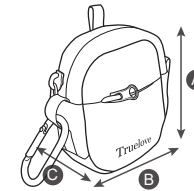

TRUELOVE®

OUTDOOR SLING BAG

ITEM NO TLB5251

A Height	B Length
30cm / 11.8in	17cm / 6.7in

Feature:

- Front pocket stores daily essentials like phones and tissues for quick access.
- Main compartment holds items such as umbrellas and clothes; built-in mesh pocket for cards and keys.
- Side mesh pocket carries water bottle with secure buckle.
- Wear crossbody or over one shoulder with adjustable straps for a custom fit.

TLB2181

TLB5251

TRUELOVE®

OUTDOOR UTILITY POUCH

ITEM NO TLB2183

A Height	B Length	C width
8cm / 3in	7.5cm / 3in	3cm / 1.2in

Feature:

- Compact and convenient, holds small items like keys, poop bags, and earbuds.
- Adjustable shoulder strap with 4-hole buckle for accessories or a leash.
- The strap can also function as a temporary leash.
- Can be attached as an accessory to other bags or harnesses.