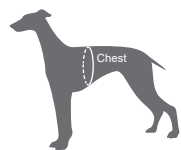

Feature:

**GPS Tracker Holder**

Inside the LED to store the AirTag or HUAWEI Tag.

**Adjustable on both neck and chest**

Neck can be open, you don't have to pull it over dog's head.

**Equipped with LED light**

Algiers Blue

Orangeade

Sprout Green

Black

Bright White

ITEM NO TLH56512

SIZING INFO

Size	Chest(cm/in)	Advised Weight Range
XS	33-43cm/13-17in	2-5kg
S	43-56cm/17-22in	4-7kg
M	56-69cm/22-27in	7-18kg
L	69-81cm/27-32in	18-30kg
XL	81-107cm/32-42in	30-50kgs