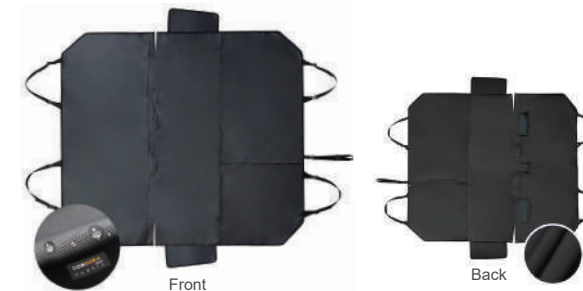

Feature:

- When needed for seating, unzip the zipper, hang the middle strap; when not in use for seating, hang the two side straps.
- Lightweight, quick-drying, soft, and durable functional fabric, resistant to stains and easy to clean.
- High-density oxford fabric, Wear-resistant, and resistant to scratching and biting.
- Easy to store.