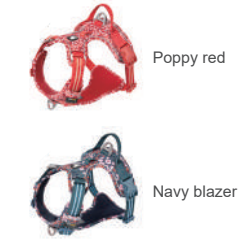

Feature:

- The inner material consists of breathable air mesh, providing a soft and comfortable feel.
- 3M reflectors improve visibility in the dark.
- Convenient aluminum alloy buckle at the neck for easy wearing.
- Optional LED light can be added to enhance nighttime visibility.
- Lightweight yet sturdy aluminum alloy leash attachment rings on front and back.

TRUELOVE®

FLORAL NO PULL HARNESS

ITEM NO TLH5656