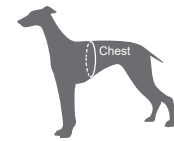

TRUELOVE®

NO PULL DOG HARNESS

ITEM NO TLH5551

Size	Chest(cm/in)
XS	43-49cm/17-19.5in
S	48-60cm/19-23.6in
M	60-72cm/23.6-28.5in
L	70-95cm/27.5-37.5in
XL	90-125cm/35.5-49in

Feature:

- High-quality nylon exterior with breathable mesh lining for comfort and durability.
- Features 3M reflective material on straps for enhanced nighttime visibility.
- Uses Duraflex quick-release buckles for easy on and off.
- Stainless steel rings on front and back for strength.
- The neck buckle eliminates overhead hassle, while the large top handle offers more control.

TRUELOVE®

SERVICE DOG HARNESS

ITEM NO TLH5753

Size	Chest(cm/in)
XS	40-53cm/16-21in
S	49-67cm/19.5-26.5in
M	58-76cm/23-30in
L	63-85cm/25-33.5in
XL	71-96cm/28-38in
2XL	82-115cm/32.5-45.5in

Feature:

- Enhanced visibility at night with 3M reflective material on straps and edges.
- Easy to put on and take off with quick-release buckle.
- Large PVC handle for a comfortable, secure grip to control dog's movements for safety.
- Detachable chest pad for added comfort in the harness.