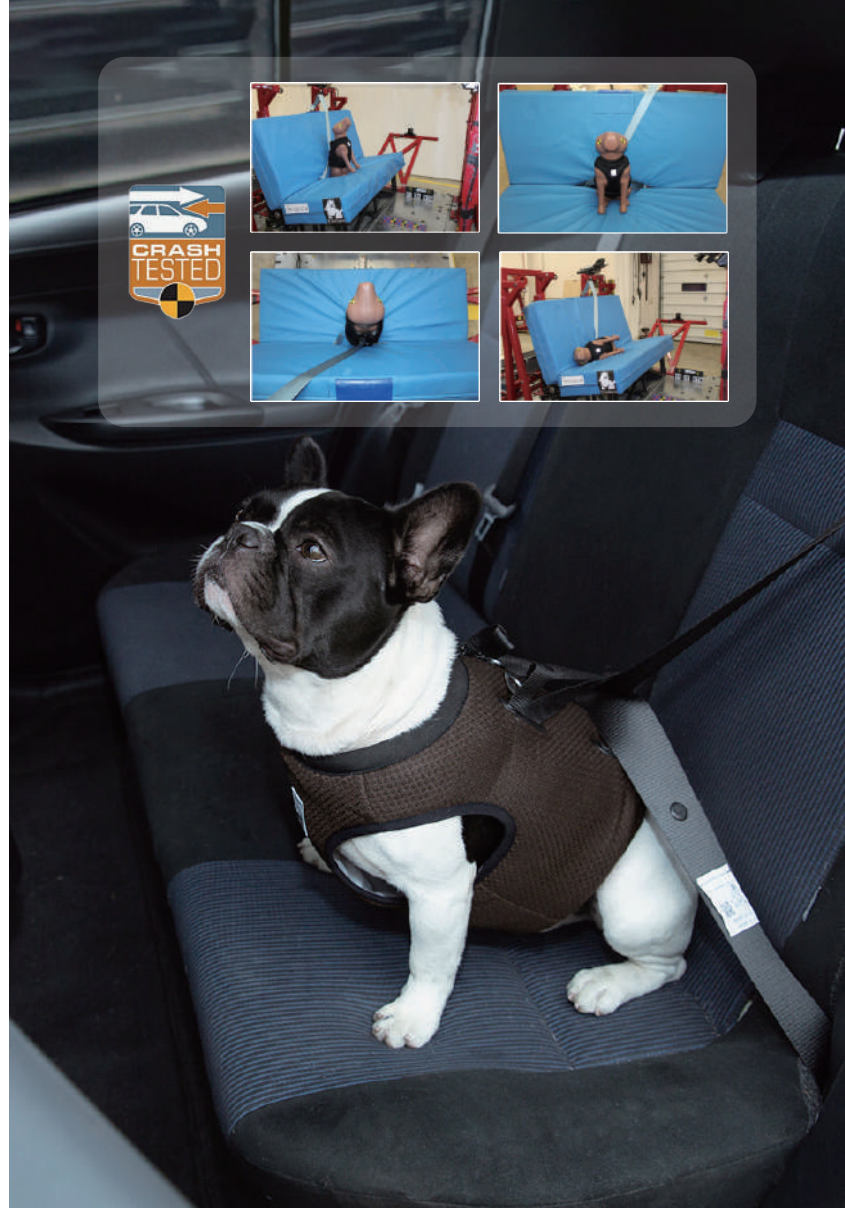

TRUELOVE®

CAR SAFETY HARNESS

ITEM NO TLH2512

Size	Neck(cm/in)	Chest(cm/in)
XS	29-32cm/11.4-12.6in	37-44cm/14.6-17in
S	33-37cm/13-14.6in	45-51cm/17.7-20in
M	38-44cm/15-17.3in	52-61cm/20.5-24in
L	45-49cm/17.7-19.3in	62-71cm/24.4-28in
XL	50-57cm/19.7-22.4in	71-82cm/28-32.3in

Feature:

- Strap handles crafted from UH MWPE offer exceptional strength and lightness.
- Harness made with sandwich mesh outer fabric and breathable cotton padding ensures year-round comfort for dogs.
- Harness includes two back SBS zippers and a rear spring cord lock for a snug fit.
- Lightweight aluminum alloy rings enable leash attachment for regular walks.

TRUELOVE®

TACTICAL DOG HARNESS

ITEM NO TLB2251

Size	Chest(cm/in)
S	45-55cm / 17.7-21.7in
M	55-65cm / 21.7-25.6in
L	65-85cm / 25.6-33.5in
XL	85-105cm / 33.5-41.3in

Feature:

- The harness has 5 adjustable straps to fit all sizes and 2 sturdy quick release buckles for safety in a variety of activities.
- Constructed from Cordura nylon fabric, durable and abrasion resistant, lined with soft mesh padding for comfort and breathability.
- Features a neck buckle for easy on/off without constant strap adjustment.
- Woven with 3M reflective thread for increased visibility during night walks.
- Two side pockets, LED loop and top handle for extra dog control.