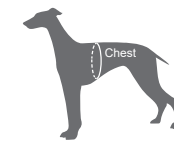

TRUELOVE® SOFT HARNESS & LEASH SET

ITEM NO TLH2918

Size	Chest(cm/in)	Neck (cm/in)
XXXS	30-35cm / 11.8-13.8in	24-28cm / 9.4-11in
XXS	35-45cm / 13.8-17.7in	30-38cm / 11.8-15in
XS	45-55cm / 17.7-21.7in	38-47cm / 15-18.5in

Feature:

- Soft and breathable spandex fabric with mesh for a comfortable wear.
- Easily adjustable neck buckle for quick on and off, no need to pull over the head.
- Durable lightweight aluminum D-ring for leash attachment.
- Reflective strips enhance visibility and safety for your dog in low light conditions.

TRUELOVE® DOG HARNESS AND LEASH SET

ITEM NO TLH2912

Size	Chest(cm/in)
S	28-38cm / 11.0-15.0in
M	33-43cm / 13.0-16.9in
L	38-55cm / 15.0-21.7in

Feature:

- Three-piece combination, fashionable and convenient for outdoor activity.
- Made of HARRIS TWEED 100% wool fabric + breathable mesh lining, the harness is softer and warmer.
- There is PC buckle on neck for easy put on and off. You don't have to wear it over dog's head.
- POM buckle with good elasticity and toughness, without grab the hair.
- Metal D ring on back for attaching leash.
- Matching poop bag dispenser for outdoor use.