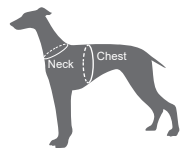

TRUELOVE CARE FOR PETS.

We provide shelter and food for the stray dogs and cats, and provide spay and neuter surgeries for them, helping them find a new home.

ITEM
NO TLH6771

SIZING INFO

Size	Neck(cm/in)	Chest(cm/in)
XS	25.5-38cm/10-15in	33-43cm/13-17in
S	31.5-50cm/12-20in	43-56cm/17-22in
M	32.5-52cm/13-21in	56-69cm/22-27in
L	39.5-56.5cm/16-22in	69-81cm/27-32in
XL	45-77.5cm/18-31in	81-107cm/32-42in

Feature:

**GPS Tracker Holder**

Inside the LED to store the AirTag or HUAWEI Tag.

**Adjustable on both neck and chest**

Neck can be open, you don't have to pull it over dog's head.

**Equipped with LED light**