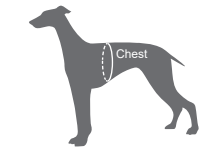

Feature:

- Adequately filled with high-quality 3M Thinsulate efficient warm fleece, providing increasing warmth as you wear it in low-temperature outings.
- Elastic binding on the abdomen combined with adjustable snap fasteners.
- Aluminum alloy D-ring paired with nylon webbing, can be directly used with a leash.
- SBS zipper+POM buckle