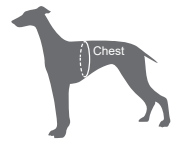

**Feature:**

- Mesh lining and 160D CORDURA make harness soft, durable and abrasion-resistant.
- 3M reflectors improve visibility in the dark.
- Convenient aluminum alloy buckle at the neck for easy wearing.
- Optional LED light can be added to enhance nighttime visibility.
- Lightweight yet sturdy aluminum alloy leash attachment rings on front and back.

TRUELOVE®

MESH PADDED HARNESS

ITEM NO TLH5811

Size	Chest(cm/in)	Advised Weight Range
3XS	36-44cm / 14-17.5in	3-5kg
2XS	42-50cm / 16.5-19.5in	4-7kg
XS	48-56cm / 19-22in	7-12kg
S	54-64cm / 21-25in	10-15kg
M	62-72cm / 24.5-28.5in	14-25kg
L	70-82cm / 27.5-32in	23-30kg
XL	80-92cm / 31.5-36in	28-40kg