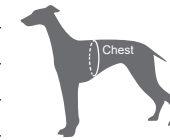

Size	Chest(cm/in)	Advised Weight Range
XS	33-43cm/13-17in	2-5kg
S	43-56cm/17-22in	4-7kg
M	56-69cm/22-27in	7-18kg
L	69-81cm/27-32in	18-30kg
XL	81-107cm/32-42in	30-50kgs