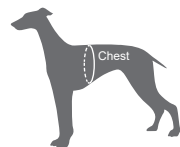

TRUELOVE®

COOLING VEST

ITEM NO TLG2511

Blazing Yellow

Pastel Lilac

Orange

Size Chest(cm/in)

XXS	30-36cm/12-14in
XS	37-44cm/14.5-17.5in
S	45-51cm/17.5-20in
M	52-61cm/20.5-24in
L	62-71cm/24.5-28in
XL	72-82cm/28-32in
2XL	83-101cm/32.5-39.5in