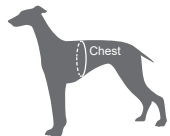

Size	Chest(cm/in)	Advised Weight Range
XXS	32-38cm / 12.5-15in	3.5-5.5kg
XS	38-45cm / 15-18in	5-7.5kg
S	45-53cm / 18-21in	6.5-10kg
M	53-63cm / 21-25in	9-12.5kg