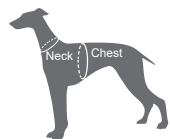

Pool Blue

Vibrant Orange

Army green

Black

Ribbon Red

TRUELOVE®

CAR SAFETY HARNESS

ITEM NO TLH2512

Size	Neck(cm/in)	Chest(cm/in)
XS	29-32cm/11.4-12.6in	37-44cm/14.6-17in
S	33-37cm/13-14.6in	45-51cm/17.7-20in
M	38-44cm/15-17.3in	52-61cm/20.5-24in
L	45-49cm/17.7-19.3in	62-71cm/24.4-28in
XL	50-57cm/19.7-22.4in	71-82cm/28-32.3in