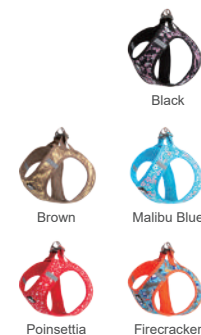

SOFT VEST HARNESS

ITEM NO TLH3016