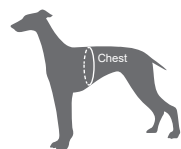

**Two D ring for attaching leash**

The front D ring for stop dog pulls,the back D ring for daily use.

**Aviation aluminum fitting**

Light weight Aviation aluminum fittings on neck strap,a new way to put on and take off,which is more convenient in use.

Royal blue Gray Grass green Purple Brown Orange Black Fuchsia Red

ITEM
NO TLH7011

SIZING INFO

Size	Chest(cm/in)
M	56-69cm / 22-27in
L	69-81cm / 27-32in
XL	81-107cm / 32-42in

Feature:

**3M reflective sewing into webbing**