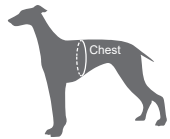

TRUELOVE®

LIGHTWEIGHT HARNESS

ITEM NO TLH6282

Size	Chest(cm/in)
XXS	30-35cm / 12-14in
XS	33-43cm / 13-17in
S	43-56cm / 17-22in
M	56-69cm / 22-27in
L	69-81cm / 27-32in
XL	81-107cm / 32-42in

Feature:

- The durable Cordura fabric exterior is complemented by a soft microsuede lining, ensuring durability, light weight and comfort.
- 3M reflective material woven into straps for improved nighttime visibility.
- The transparent Duraflex quick-release buckles ensure easy wear and provide durability.
- The aluminium alloy neck buckle eliminates the need for over-the-head hassle.

TRUELOVE®

REFLECTIVE DOG HARNESS

ITEM NO TLH6071

Size	Chest(cm/in)
XS	38-46cm / 15-18in
S	46-56cm / 18-22in
M	56-68cm / 22-27in
L	68-82cm / 27-32in
XL	82-106cm / 32-42in

Feature:

- High-quality nylon exterior with breathable mesh lining for comfort and durability.
- Features reflective material on straps and body for enhanced nighttime visibility.
- Uses Duraflex quick-release buckles for easy on and off.
- Aluminum alloy rings on front and back for strength and lightness.
- Option to add LED light, with top handle for control.

TRUELOVE®

OUTDOOR DOG BACKPACK

ITEM NO TLB2051

Size	Chest(cm/in)	Capacity(L)
S	48-72cm/18.9-28.3in	10L
M	58-88cm/22.8-34.6in	14L
L	74-104cm/29.1-40.9in	19L

Feature:

- Perfect for extended backcountry trips with waterproof zips, reflective trim and a D-ring leash attachment.
- Removable backpack has plenty of room for snacks, toys and essentials.
- A rear handle makes it easy to lift your dog over obstacles.
- It is recommended that your dog carries no more than 25% of its body weight in the pack.