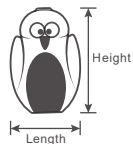

Size	Length(cm/in)	Height(cm/in)
S	4.5cm/1.8in	7cm/2.8in
M	5.6cm/2.2in	8.6cm/3.4in
L	7cm/2.8in	10.5cm/4.1in

Feature:

- Penguin design-easy to carry on,the special structure will easily attract dog's attention.
- Safe & Durable-Made of natural rubber,which is non-toxic and durable for dog's chew.
- Treat Dispenser-insert treats into the toy to have your pet pushes it in order to get food ,which will increase pets intelligence.
- Away from destructive chewing-attracts dogs to chew and helps to satisfy dogs' natural chewing instinct,keep them away from destructive chewing.
- Easy to clean-Smooth on the inside,easy to clean.
- Extra hole on top-Prevent pet's tongue being sucked by the air inside during licking.