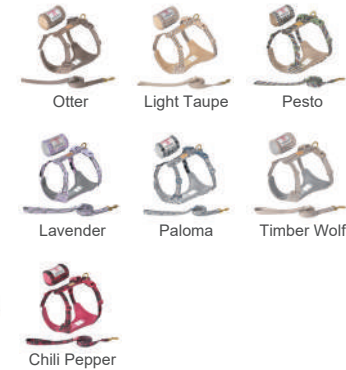

TRUELOVE® DOG HARNESS AND LEASH SET

ITEM NO TLH2912

Size	Chest(cm/in)
S	28-38cm / 11.0-15.0in
M	33-43cm / 13.0-16.9in
L	38-55cm / 15.0-21.7in

Feature:

- Three-piece combination, fashionable and convenient for outdoor activity.
- Made of HARRIS TWEED 100% wool fabric + breathable mesh lining, the harness is softer and warmer.
- There is PC buckle on neck for easy put on and off. You don't have to wear it over dog's head.
- POM buckle with good elasticity and toughness, without grab the hair.
- Metal D ring on back for attaching leash.
- Matching poop bag dispenser for outdoor use.