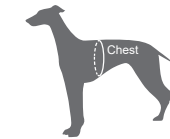

Feature:

- High-quality nylon exterior with breathable mesh lining for comfort and durability.
- Features reflective material on straps and body for enhanced nighttime visibility.
- Uses Duraflex quick-release buckles for easy on and off.
- Aluminum alloy rings on front and back for strength and lightness.
- Option to add LED light, with top handle for control.

TRUELOVE®