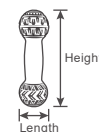

TRUELOVE®

TREAT DISPENSER DOG TOY

ITEM NO TLT2606

Olive Drab

Poppy Red

Jet Black

Size	Length(cm/in)	Height(cm/in)
M	4.5cm/1.8in	15cm/5.9in
L	7cm/2.8in	24cm/9.4in

Feature: