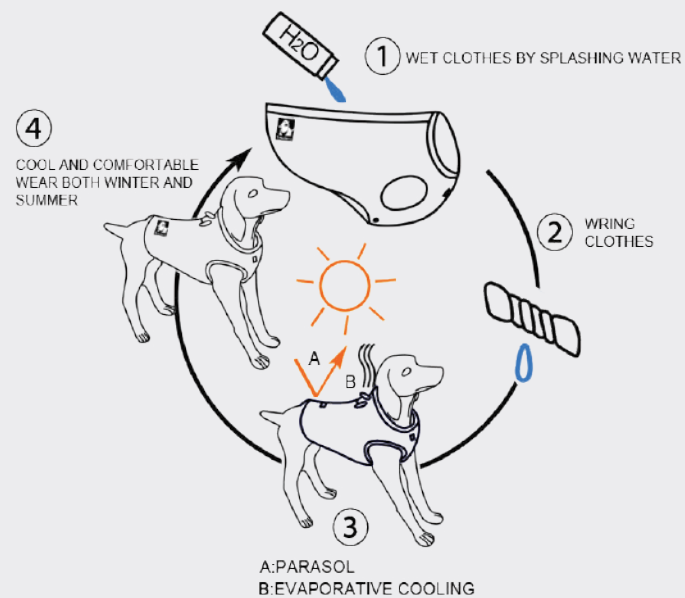

How it works?