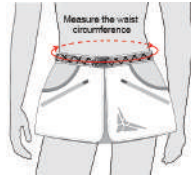

TRUELOVE®

DOG TRAINING APRON

ITEM NO TLQ1901

Black

Size	XS#	S#	M#	L#	XL#
Waist/cm	65-75	72-82	80-90	90-100	100-110

Feature:

- Made from 160D Cordura waterproof fabric for durability and easy cleaning.
- Includes four large pockets for treats and tools.
- Features four Aluminum alloy D rings for leash and item attachments.
- Front zipper pockets for secure storage, detachable for washing.
- Reflective logo for visibility at night.
- Adjustable belt with quick-release buckle and elastic band for comfort.

TRUELOVE®

DOG TRAINING VEST

ITEM NO TLG2751

Black

Size	Length(cm/in)	Shoulder width(cm/in)
XS	65cm / 25.5in	48.5cm/19in
S	67cm / 26.4in	50cm/19.7in
M	70cm / 27.5in	53cm/20.9in
L	74cm / 29.1in	56cm/22in
XL	78cm / 30.7in	59cm/23.2in

Feature:

- Made of durable Cordura fabric with breathable mesh lining for comfort and tear resistance.
- Multiple pockets for treats and training supplies.
- Three aluminum alloy rings for leash or accessory attachments.
- Reflective logos on front and back enhance night visibility.
- Adjustable fit with spring cord locks on neck and waist.

TRUELOVE®

PET FOLDABLE BOWL

ITEM NO TLT2351

Neon Yellow

Orange

Diameter	Food bowl Volume	Water bowl Volume
15cm/5.9in	1.7L	1.0L

Note: It is not a designated chew toy.Once the interactive play has finished,place it out of your dog's reach.

Feature:

- Versatile and portable.
- Contains two compartments for water and food when opened.
- Can be used as a frisbee for interactive play or other fun games when closed.

TRUELOVE®

WIRELESS CHARGING LIGHT

ITEM NO TLD19102

Hot Coral

Blazing Yellow

Black Ink

Feature: