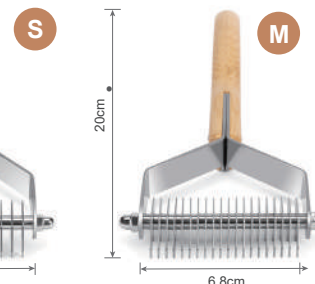

- Eco-friendly bamboo handle and durable 304 stainless steel blades.
- Unique inward-curved blades prevent skin contact while effectively and gently removes mats, knots, and tangles.
- A non-slip, comfortable grip for easy and fatigue-free grooming sessions.
- Perfect for pets with medium to long fur.

TRUELOVE®

PET GROOMING

ITEM NO TLK25131

10 Comb Teeth

20 Comb Teeth

**Feature:**

- Stainless steel teeth: Designed fine rounded teeth at 45° angle, easily and safely deep into the undercoat, to brush off the molting hair.
- Sharpened edge inside to remove tangles and knots without irritation or scratching.
- Natural Bamboo material, it can prevent bacteria from reproducing, Skin friendly, Eco-friendly.