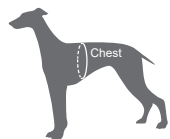

Size	Chest(cm/in)
S	30-42cm / 11.8-16.5in
M	40-62cm / 15.7-24.4in
L	52-92cm / 20.5-36.2in