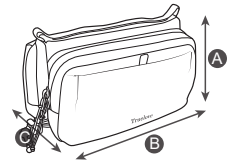

TRUELOVE®

OUTDOOR UTILITY BAG

ITEM NO TLB2181

Size	A Height	B Length	C width
S	8cm / 3in	13cm / 5in	6cm / 2.4in
M	12cm / 4.7in	23cm / 9in	9cm / 3.5in

Feature:

- Magnetic outer pocket for quick access to tissues, waste bags, etc.
- Inner pocket 1 holds small items like phones, power banks, and keys; pocket 2 secures cards and IDs.
- Adjustable shoulder strap with 4-hole buckle for accessories or a leash.
- The strap can also be used as a temporary dog leash.
- Elastic band between pockets secures bottles or foldable umbrellas.