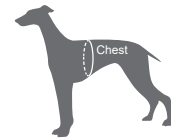

Size	Chest(cm/in)	Advised Weight Range
XS	33-43cm/13-17in	2-5kg
S	43-56cm/17-22in	4-7kg
M	56-69cm/22-27in	7-18kg
L	69-81cm/27-32in	18-30kg
XL	81-107cm/32-42in	30-50kgs