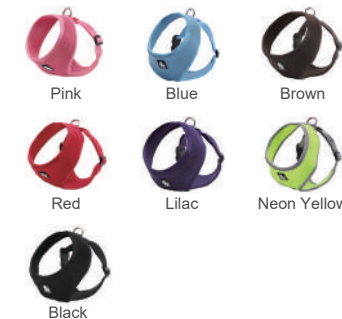

BASIC MESH HARNESS

ITEM NO TLH1911

Size	Neck(cm/in)	Chest(cm/in)
XS	18-23cm/7-9in	28-33cm/11-13in
S	23-28cm/9-11in	33-41cm/13-16in
M	28-33cm/11-13in	41-48cm/16-19in
L	33-38cm/13-15in	48-58cm/19-23in
XL	38-43cm/15-17in	51-74cm/20-29in

Feature:

- Soft and breathable mesh promotes superior comfort.
- Adjustable chest belt for better fits.
- Stainless steel D ring for attaching leash.

P/26