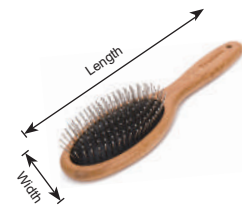

Size	Height(cm/in)	Width(cm/in)
S	19.5cm / 7.7in	5.0cm / 2.0in
M	22.0cm / 8.7in	6.0cm / 2.4in
L	23.0cm / 9.1in	6.5cm / 2.6in